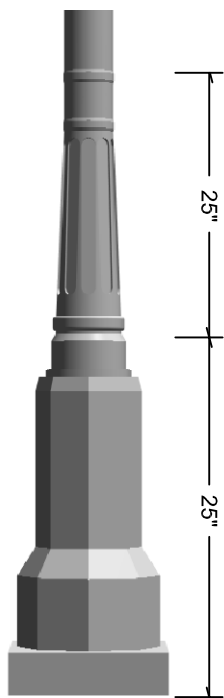

NOSTALGIC & DECORATIVE s e r i e s a l u m i n u m

ROMANO II

TRILLIUM

CLASSICA

FLORENTINE

www.dynapole.com

2425 Lucknow Drive, Mississauga ON L5S 1H1 Canada
Tel. (905) 671-1507 Fax (905) 671-4606 Toll-Free 1-877-DYNAPOLE

DRAWING TITLE:

NOSTALGIC & DECORATIVE

NOTES:

MODEL:

N&D

DRAWN BY:

CGT

DATE: