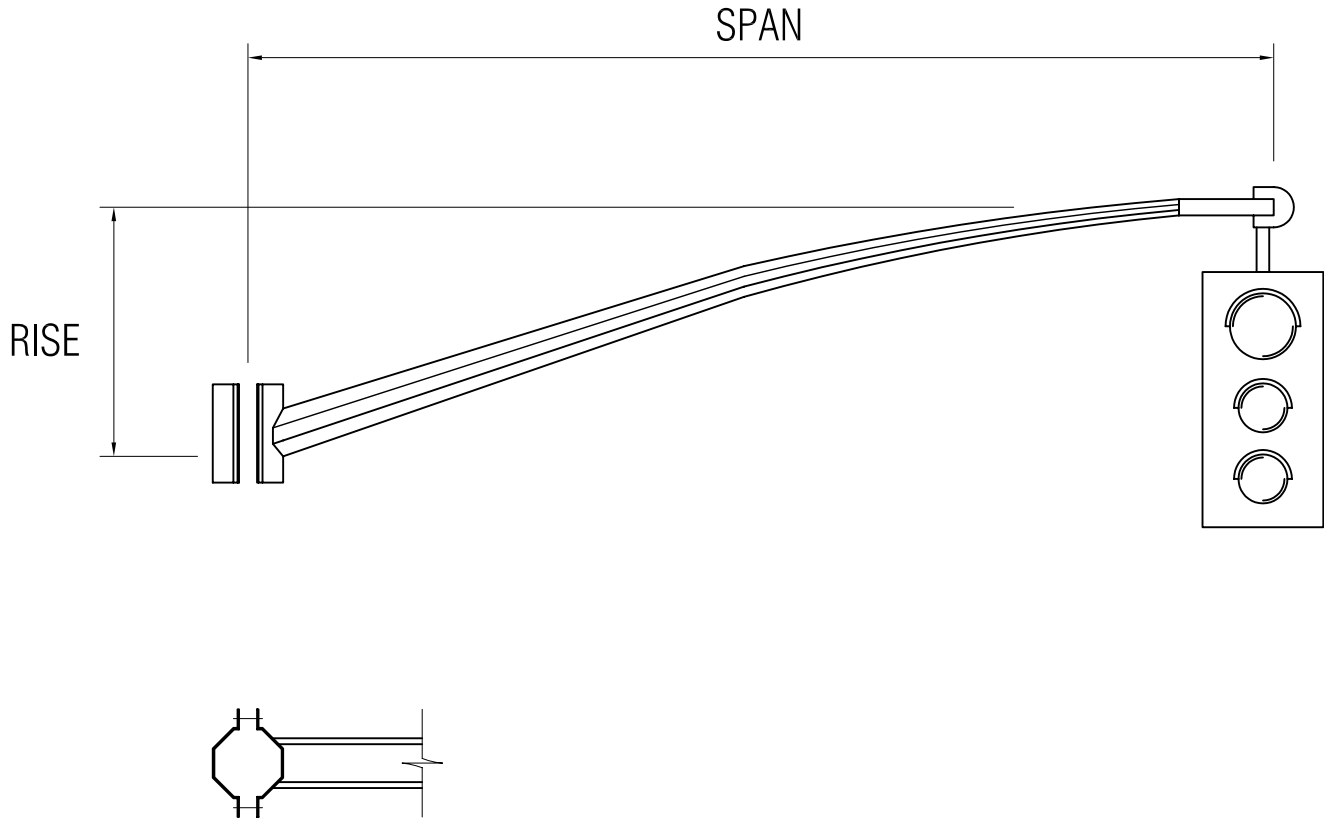

OTA series

o c t a g o n a l t r a f f i c a r m s

DYNAPOLE

www.dynapole.com

2425 Lucknow Drive, Mississauga ON L5S 1H1 Canada

Tel. (905) 671-1507 Fax (905) 671-4606 Toll-Free 1-877-DYNAPOLE

DRAWING TITLE:

OCTAGONAL TRAFFIC ARMS

NOTES:

MATERIAL: STEEL
SHAFT: 50 000 PSI MIN. YIELD

MODEL:

OTA

DRAWN BY:

CGT

DATE:

07/19/04

SCALE:

NTS