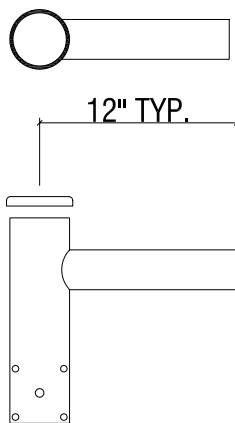

STRAIGHT

a r m s

SA2-90

SA1

SA2-180

SA4-90

12" TYP.

120°

Tel. (905) 671-1507 Fax (905) 671-4606 Toll-Free 1-877-DYNAPOLE

DRAWING TITLE:

STRAIGHT ARMS

NOTES:

MODEL:

SA

DRAWN BY:

CGT