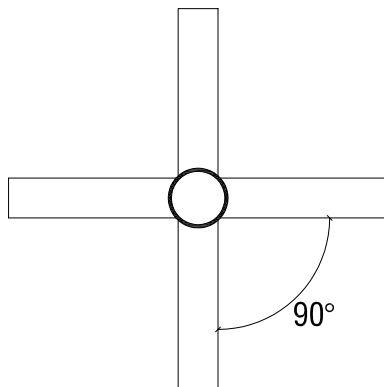

STRAIGHT

a r m s

SA2-90

SA1

SA2-180

SA4-90

12" TYP.

120°

SA3-120

SA3-90

90°

SA4-90

12" TYP.

DYNAPOLE

www.dynapole.com

2425 Lucknow Drive, Mississauga ON L5S 1H1 Canada

Tel. (905) 671-1507 Fax (905) 671-4606 Toll-Free 1-877-DYNAPOLE

DRAWING TITLE:

STRAIGHT ARMS

NOTES:

MODEL:

SA

DRAWN BY:

CGT