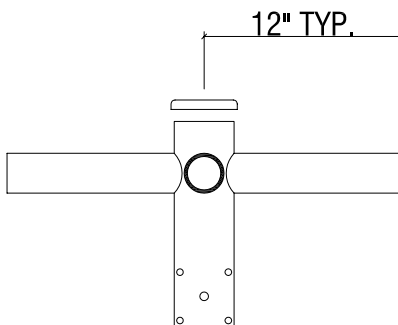

STRAIGHT

a r m s

SA2-90

SA1

SA2-180

SA4-90

12" TYP.

120°

SA3-120

SA3-90

90°

SA4-90

12" TYP.

DYNAPOLE

www.dynapole.com

2425 Lucknow Drive, Mississauga ON L5S 1H1 Canada

Tel. (905) 671-1507 Fax (905) 671-4606 Toll-Free 1-877-DYNAPOLE

DRAWING TITLE:

STRAIGHT ARMS

NOTES:

MODEL:

SA

DRAWN BY:

CGT