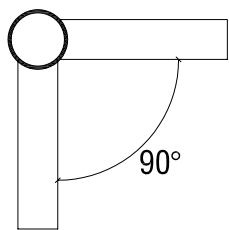

STRAIGHT

a r m s

SA2-90

SA1

SA2-180

SA4-90

12" TYP.

120°

Tel. (905) 671-1507 Fax (905) 671-4606 Toll-Free 1-877-DYNAPOLE

DRAWING TITLE:

STRAIGHT ARMS

NOTES:

MODEL:

SA

DRAWN BY:

CGT