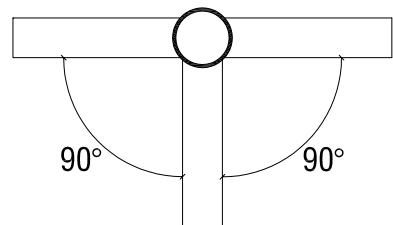

STRAIGHT

a r m s

SA2-90

SA1

SA2-180

SA4-90

12" TYP.

120°

SA3-120

SA3-90

90°

SA4-90

12" TYP.

DYNAPOLE

www.dynapole.com

2425 Lucknow Drive, Mississauga ON L5S 1H1 Canada

Tel. (905) 671-1507 Fax (905) 671-4606 Toll-Free 1-877-DYNAPOLE

DRAWING TITLE:

STRAIGHT ARMS

NOTES:

MODEL:

SA

DRAWN BY:

CGT