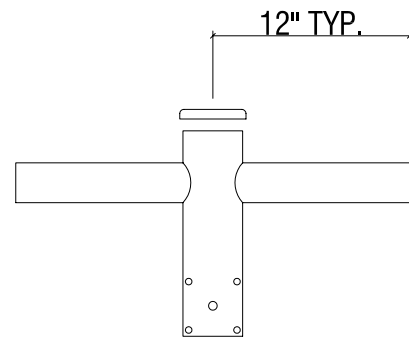

STRAIGHT

a r m s

SA2-90

SA1

SA2-180

SA4-90

12" TYP.

120°

SA3-120

SA3-90

90°

SA4-90

12" TYP.

DYNAPOLE

www.dynapole.com

2425 Lucknow Drive, Mississauga ON L5S 1H1 Canada

Tel. (905) 671-1507 Fax (905) 671-4606 Toll-Free 1-877-DYNAPOLE

DRAWING TITLE:

STRAIGHT ARMS

NOTES:

MODEL:

SA

DRAWN BY:

CGT