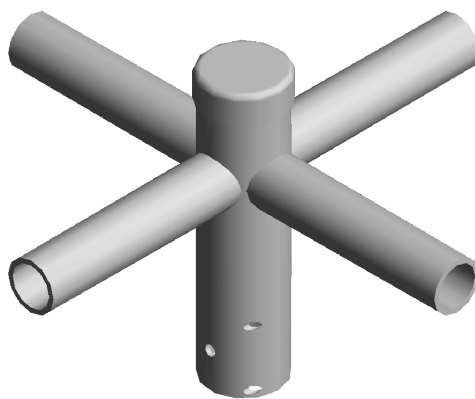

STRAIGHT

a r m s

SA2-90

SA1

SA2-180

SA4-90

12" TYP.

120°

SA3-120

SA3-90

90°

SA4-90

12" TYP.

DYNAPOLE

www.dynapole.com

2425 Lucknow Drive, Mississauga ON L5S 1H1 Canada

Tel. (905) 671-1507 Fax (905) 671-4606 Toll-Free 1-877-DYNAPOLE

DRAWING TITLE:

STRAIGHT ARMS

NOTES:

MODEL:

SA

DRAWN BY:

CGT