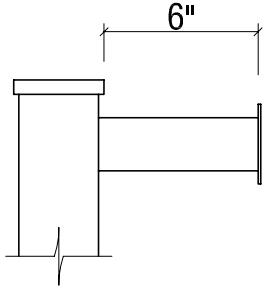

SIDE-MOUNTING

a r m s

SMA-06

SMA-12

SMA-18

SMA-24

SMA-AUTO-2

DYNAPOLE

www.dynapole.com

2425 Lucknow Drive, Mississauga ON L5S 1H1 Canada

Tel. (905) 671-1507 Fax (905) 671-4606 Toll-Free 1-877-DYNAPOLE

DRAWING TITLE:

SIDE-MOUNTING ARMS

NOTES:

MODEL:

SMA