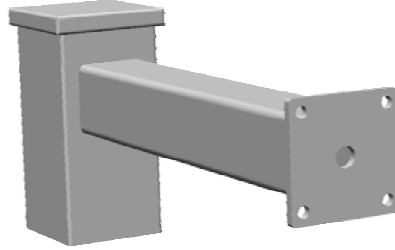

SIDE-MOUNTING

a r m s

SMA-06

SMA-12

SMA-18

SMA-24

SMA-AUTO-2

DYNAPOLE

www.dynapole.com

2425 Lucknow Drive, Mississauga ON L5S 1H1 Canada

Tel. (905) 671-1507 Fax (905) 671-4606 Toll-Free 1-877-DYNAPOLE

DRAWING TITLE:

SIDE-MOUNTING ARMS

NOTES:

MODEL:

SMA