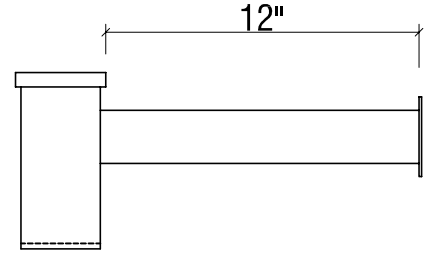

SIDE-MOUNTING

a r m s

SMA-06

SMA-12

SMA-18

SMA-24

SMA-AUTO-2

DYNAPOLE

www.dynapole.com

2425 Lucknow Drive, Mississauga ON L5S 1H1 Canada

Tel. (905) 671-1507 Fax (905) 671-4606 Toll-Free 1-877-DYNAPOLE

DRAWING TITLE:

SIDE-MOUNTING ARMS

NOTES:

MODEL:

SMA