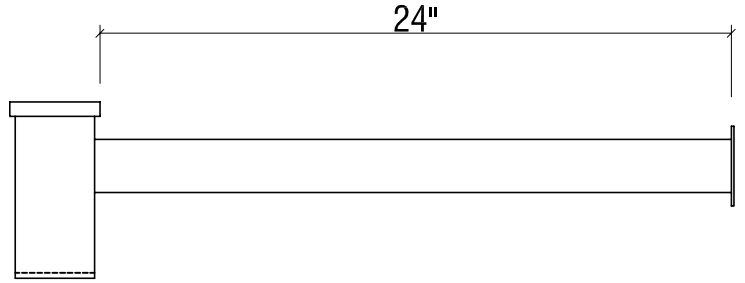

SIDE-MOUNTING

a r m s

SMA-06

SMA-12

SMA-18

SMA-24

SMA-AUTO-2

DYNAPOLE

www.dynapole.com

2425 Lucknow Drive, Mississauga ON L5S 1H1 Canada

Tel. (905) 671-1507 Fax (905) 671-4606 Toll-Free 1-877-DYNAPOLE

DRAWING TITLE:

SIDE-MOUNTING ARMS

NOTES:

MODEL:

SMA