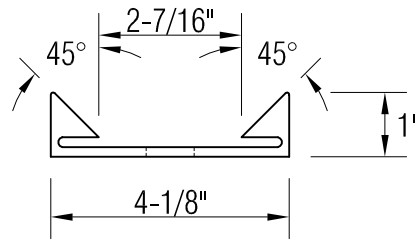

TEA series

tapered elliptical aluminum

BRACKET MOUNTING PLATE

DYNAPOLE

www.dynapole.com

2425 Lucknow Drive, Mississauga ON L5S 1H1 Canada

Tel. (905) 671-1507 Fax (905) 671-4606 Toll-Free 1-877-DYNAPOLE

DRAWING TITLE:

**TAPERED ELLIPTICAL
ALUMINUM**

NOTES:

MODEL:

TEA

DRAWN BY:

CGT

DATE:

07/19/04

SCALE:

NTS