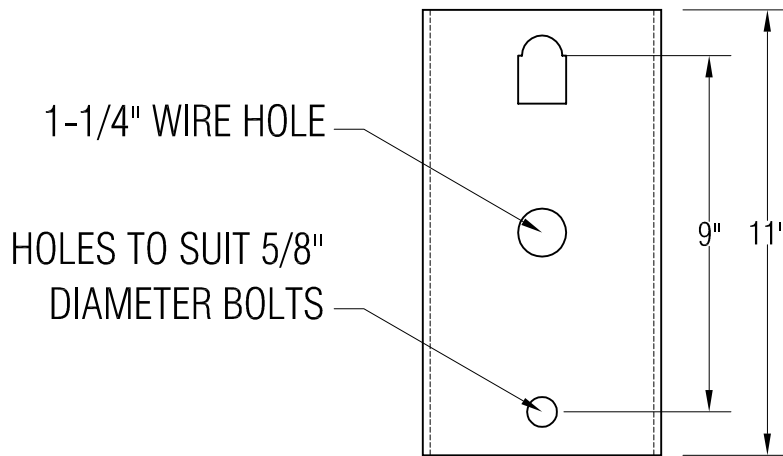

TEA series

tapered elliptical aluminum

BRACKET MOUNTING PLATE

DYNAPOLE

www.dynapole.com

2425 Lucknow Drive, Mississauga ON L5S 1H1 Canada

Tel. (905) 671-1507 Fax (905) 671-4606 Toll-Free 1-877-DYNAPOLE

DRAWING TITLE:

**TAPERED ELLIPTICAL
ALUMINUM**

NOTES:

MODEL:

TEA

DRAWN BY:

CGT

DATE:

07/19/04

SCALE:

NTS