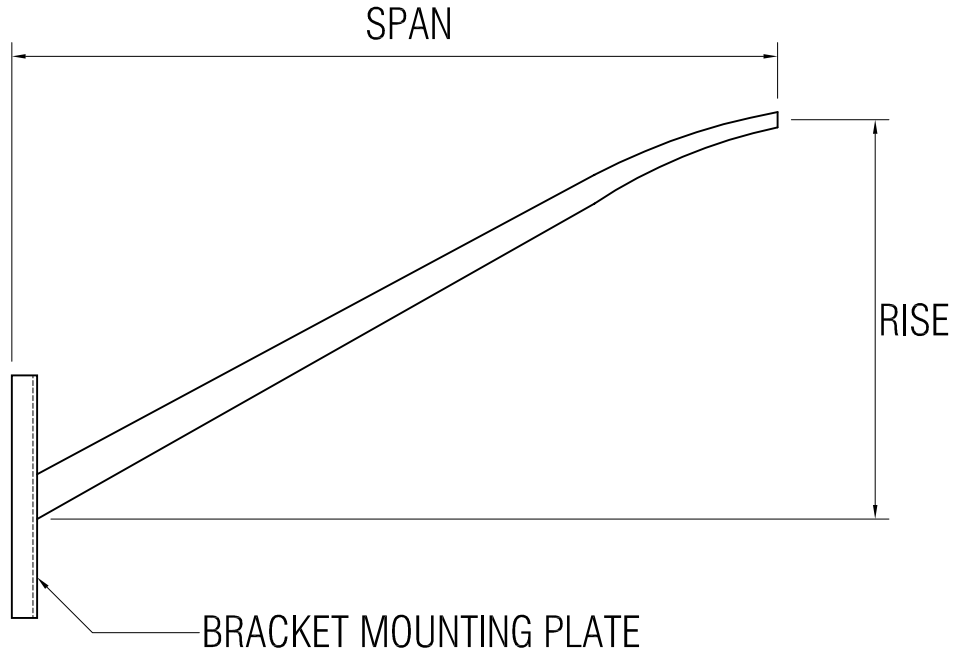

TEA series

tapered elliptical aluminum

BRACKET MOUNTING PLATE

DYNAPOLE

www.dynapole.com

2425 Lucknow Drive, Mississauga ON L5S 1H1 Canada

Tel. (905) 671-1507 Fax (905) 671-4606 Toll-Free 1-877-DYNAPOLE

DRAWING TITLE:

**TAPERED ELLIPTICAL
ALUMINUM**

NOTES:

MODEL:

TEA

DRAWN BY:

CGT

DATE:

07/19/04

SCALE:

NTS