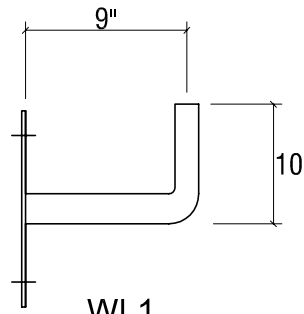

TENON-TYPE

brackets

CL1

WL1

CL2-180

CL3-120

CL2-120

CL4-90

DYNAPOLE

www.dynapole.com

2425 Lucknow Drive, Mississauga ON L5S 1H1 Canada

Tel. (905) 671-1507 Fax (905) 671-4606 Toll-Free 1-877-DYNAPOLE

DRAWING TITLE:

TENON-TYPE BRACKETS

NOTES:

MODEL: