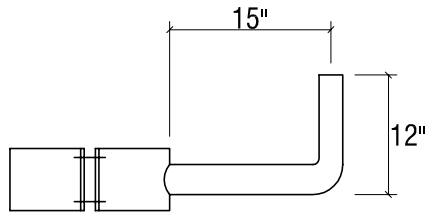

TENON-TYPE

brackets

CL1

WL1

CL2-180

CL3-120

CL2-120

CL4-90

DYNAPOLE

www.dynapole.com

2425 Lucknow Drive, Mississauga ON L5S 1H1 Canada

Tel. (905) 671-1507 Fax (905) 671-4606 Toll-Free 1-877-DYNAPOLE

DRAWING TITLE:

TENON-TYPE BRACKETS

NOTES:

MODEL: