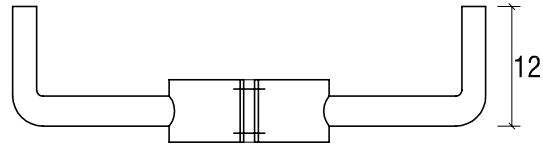

TENON-TYPE

brackets

CL1

WL1

CL2-180

CL3-120

CL2-120

CL4-90

DYNAPOLE

www.dynapole.com

2425 Lucknow Drive, Mississauga ON L5S 1H1 Canada

Tel. (905) 671-1507 Fax (905) 671-4606 Toll-Free 1-877-DYNAPOLE

DRAWING TITLE:

TENON-TYPE BRACKETS

NOTES:

MODEL: