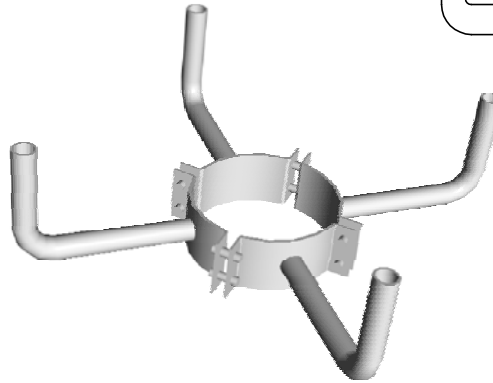

TENON-TYPE

brackets

CL1

WL1

CL2-180

CL3-120

CL2-120

CL4-90

DYNAPOLE

www.dynapole.com

2425 Lucknow Drive, Mississauga ON L5S 1H1 Canada

Tel. (905) 671-1507 Fax (905) 671-4606 Toll-Free 1-877-DYNAPOLE

DRAWING TITLE:

TENON-TYPE BRACKETS

NOTES:

MODEL: