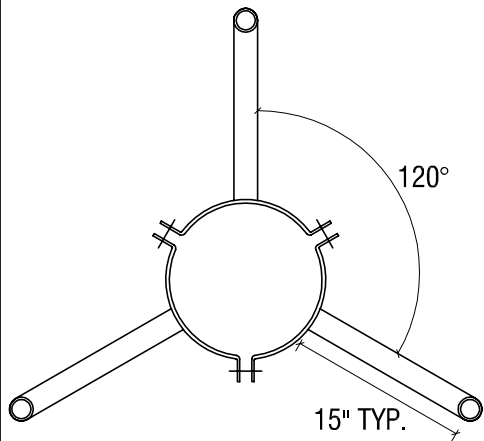

TENON-TYPE

brackets

CL1

WL1

CL2-180

CL3-120

CL2-120

CL4-90

DYNAPOLE

www.dynapole.com

2425 Lucknow Drive, Mississauga ON L5S 1H1 Canada

Tel. (905) 671-1507 Fax (905) 671-4606 Toll-Free 1-877-DYNAPOLE

DRAWING TITLE:

TENON-TYPE BRACKETS

NOTES:

MODEL: