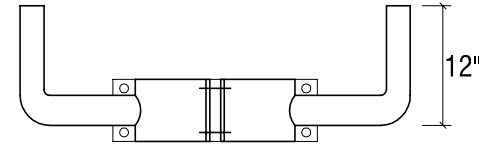

TENON-TYPE

brackets

CL1

WL1

CL2-180

CL3-120

CL2-120

CL4-90

DYNAPOLE

www.dynapole.com

2425 Lucknow Drive, Mississauga ON L5S 1H1 Canada

Tel. (905) 671-1507 Fax (905) 671-4606 Toll-Free 1-877-DYNAPOLE

DRAWING TITLE:

TENON-TYPE BRACKETS

NOTES:

MODEL: