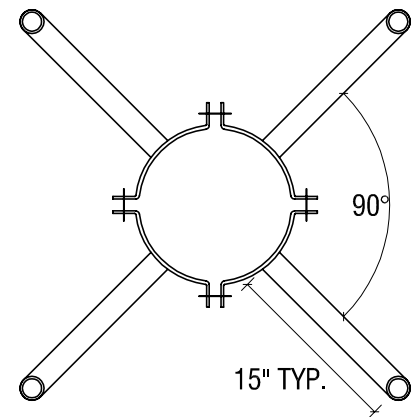

TENON-TYPE

brackets

CL1

WL1

CL2-180

CL3-120

CL2-120

CL4-90

DYNAPOLE

www.dynapole.com

2425 Lucknow Drive, Mississauga ON L5S 1H1 Canada

Tel. (905) 671-1507 Fax (905) 671-4606 Toll-Free 1-877-DYNAPOLE

DRAWING TITLE:

TENON-TYPE BRACKETS

NOTES:

MODEL: